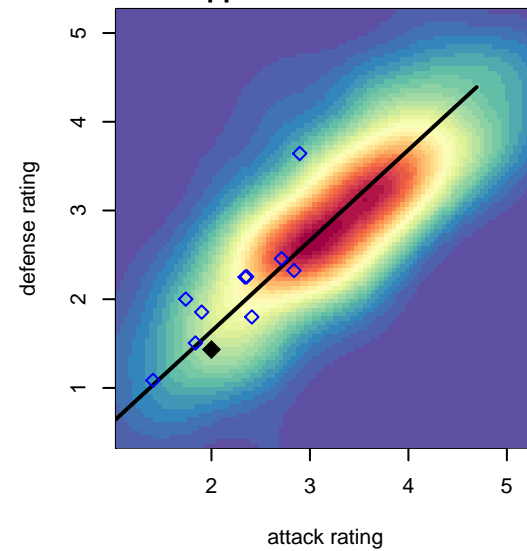

WS Barca B97

West Seattle SC
West Seattle, WA
B97 total strength=1295
attack=7.39 defense=4.19
notes= Gass 2014

alt names used:
WS Barca 97 – Gass
WS Barca

Venues played:
2014 Xtreme Cup BU17
2014 Cranberry Cup U16-17
2014 Founders Cup B97

**attack and defense variance (black dot)
relative to other teams
and top 10 in region**

**attack and defense rating
relative to others at age
and all opponents in last 13 months**

**attack and defense rating
relative to others at age
and all opponents in last 13 months**

Performance relative to 13 month average

Performance relative to 13 month average

Distribution of opponents
 Red = Lose zone, Blue = Win zone, Green = Even
 Black line separates win/lose zones

lot. A=Neither has attack advantage, B=Opponent has both attack and defense advantage, C=Opponent has both attack and defense disadvantage, D=Both have