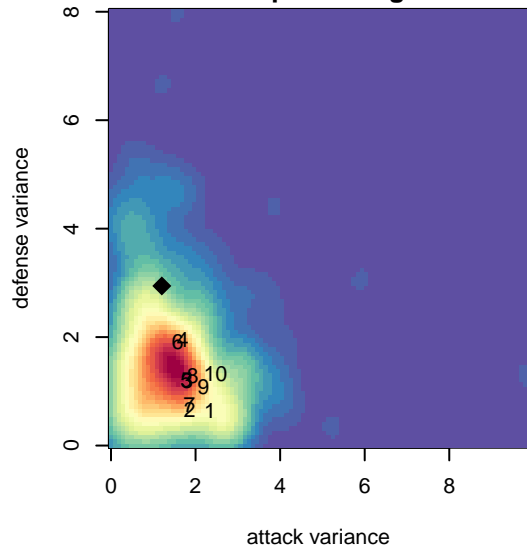

WS Barca B97

West Seattle SC
West Seattle, WA
B97 total strength=1295
attack=7.39 defense=4.19
notes= Gass 2014

alt names used:
WS Barca 97 – Gass
WS Barca

Venues played:
2014 Xtreme Cup BU17
2014 Cranberry Cup U16-17
2014 Founders Cup B97

**attack and defense variance (black dot)
relative to other teams
and top 10 in region**

**attack and defense rating
relative to others at age
and all opponents in last 13 months**

**attack and defense rating
relative to others at age
and all opponents in last 13 months**

Performance relative to 13 month average

Performance relative to 13 month average

Distribution of opponents
 Red = Lose zone, Blue = Win zone, Green = Even
 Black line separates win/lose zones

lot. A=Neither has attack advantage, B=Opponent has both attack and defense advantage, C=Opponent has both attack and defense disadvantage, D=Both have