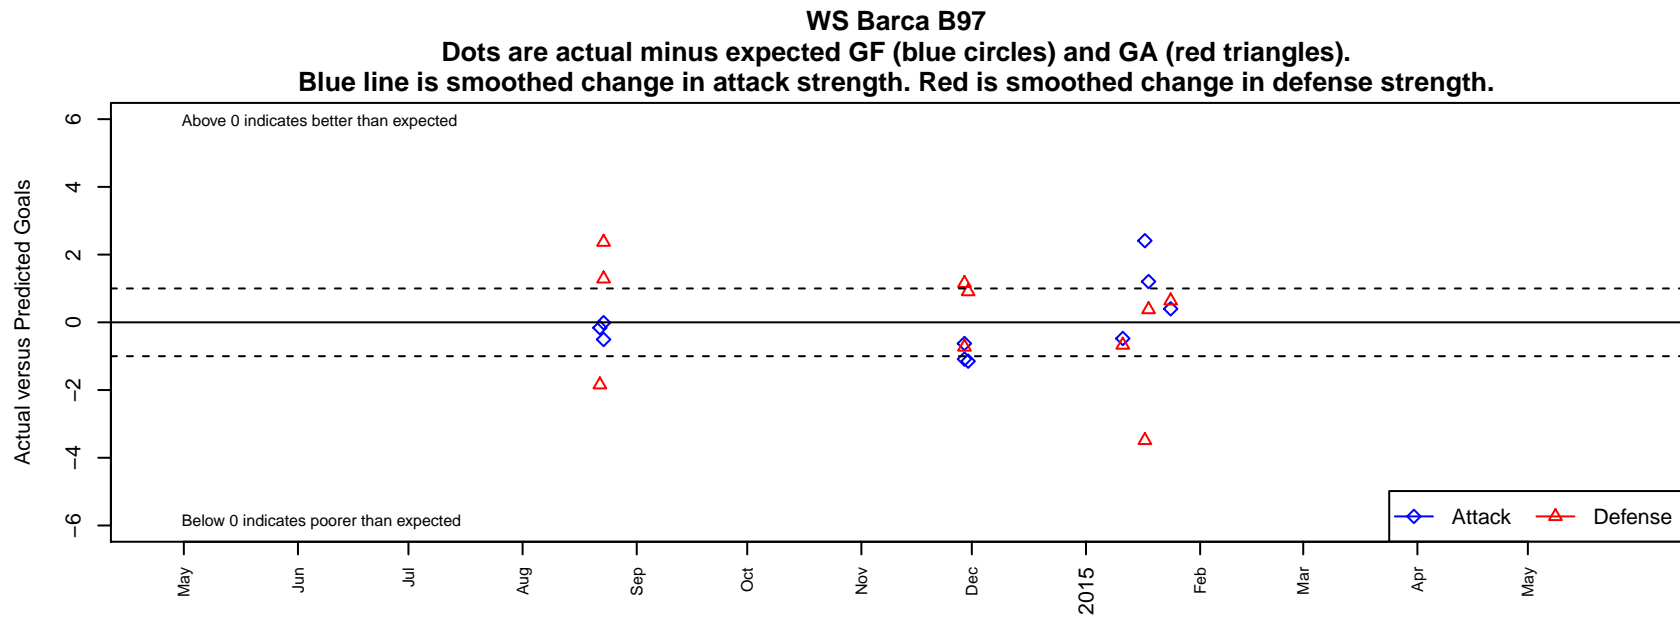

WS Barca B97

West Seattle SC
West Seattle, WA
B97 total strength=1295
attack=7.39 defense=4.19
notes= Gass 2014

alt names used:
WS Barca 97 – Gass
WS Barca

Venues played:
2014 Xtreme Cup BU17
2014 Cranberry Cup U16-17
2014 Founders Cup B97

**attack and defense variance (black dot)
relative to other teams
and top 10 in region**

**attack and defense rating
relative to others at age
and all opponents in last 13 months**

**attack and defense rating
relative to others at age
and all opponents in last 13 months**

Performance relative to 13 month average

Performance relative to 13 month average

Distribution of opponents
 Red = Lose zone, Blue = Win zone, Green = Even
 Black line separates win/lose zones

lot. A=Neither has attack advantage, B=Opponent has both attack and defense advantage, C=Opponent has both attack and defense disadvantage, D=Both have