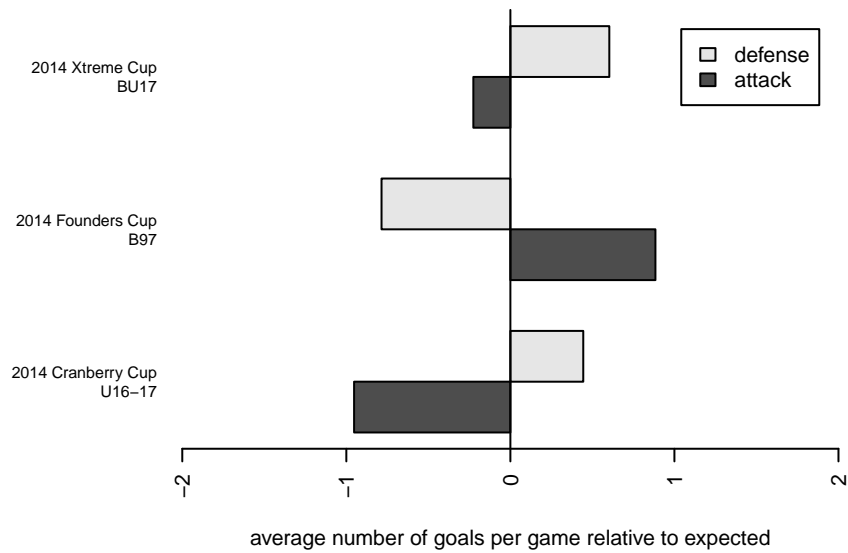

WS Barca B97

West Seattle SC
West Seattle, WA
B97 total strength=1295
attack=7.39 defense=4.19
notes= Gass 2014

alt names used:
WS Barca 97 – Gass
WS Barca

Venues played:
2014 Xtreme Cup BU17
2014 Cranberry Cup U16-17
2014 Founders Cup B97

**attack and defense variance (black dot)
relative to other teams
and top 10 in region**

**attack and defense rating
relative to others at age
and all opponents in last 13 months**

**attack and defense rating
relative to others at age
and all opponents in last 13 months**

Performance relative to 13 month average

Performance relative to 13 month average

Distribution of opponents
 Red = Lose zone, Blue = Win zone, Green = Even
 Black line separates win/lose zones

lot. A=Neither has attack advantage, B=Opponent has both attack and defense advantage, C=Opponent has both attack and defense disadvantage, D=Both have