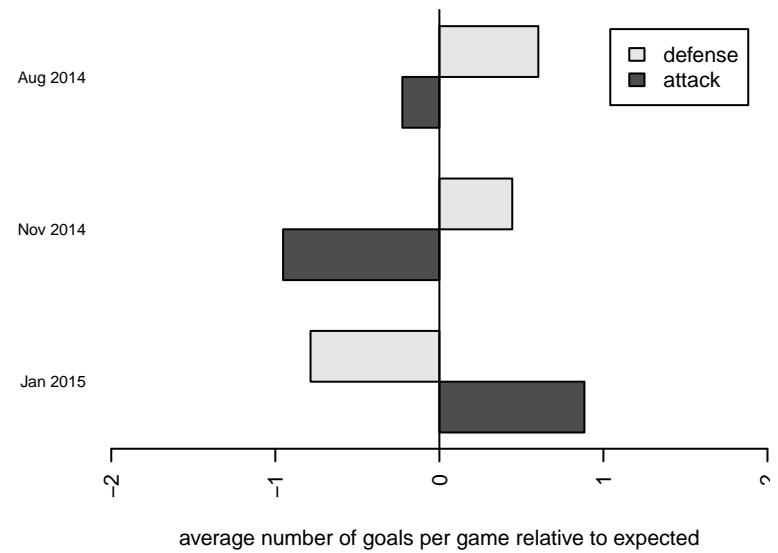

WS Barca B97

West Seattle SC
West Seattle, WA
B97 total strength=1295
attack=7.39 defense=4.19
notes= Gass 2014

alt names used:
WS Barca 97 – Gass
WS Barca

Venues played:
2014 Xtreme Cup BU17
2014 Cranberry Cup U16-17
2014 Founders Cup B97

**attack and defense variance (black dot)
relative to other teams
and top 10 in region**

**attack and defense rating
relative to others at age
and all opponents in last 13 months**

**attack and defense rating
relative to others at age
and all opponents in last 13 months**

Performance relative to 13 month average

Performance relative to 13 month average

Distribution of opponents
 Red = Lose zone, Blue = Win zone, Green = Even
 Black line separates win/lose zones

lot. A=Neither has attack advantage, B=Opponent has both attack and defense advantage, C=Opponent has both attack and defense disadvantage, D=Both have