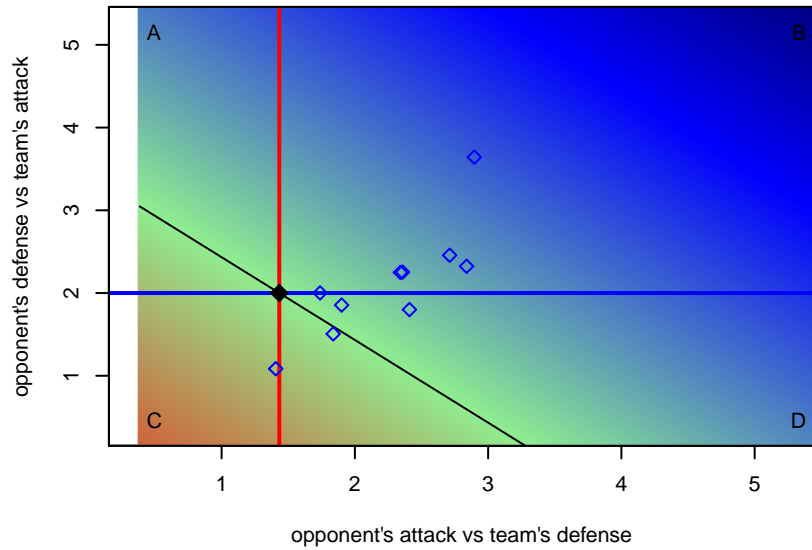

WS Barca B97

West Seattle SC
West Seattle, WA
B97 total strength=1295
attack=7.39 defense=4.19
notes= Gass 2014

alt names used:
WS Barca 97 – Gass
WS Barca

Venues played:
2014 Xtreme Cup BU17
2014 Cranberry Cup U16-17
2014 Founders Cup B97

**attack and defense variance (black dot)
relative to other teams
and top 10 in region**

**attack and defense rating
relative to others at age
and all opponents in last 13 months**

**attack and defense rating
relative to others at age
and all opponents in last 13 months**

Performance relative to 13 month average

Performance relative to 13 month average

Distribution of opponents
 Red = Lose zone, Blue = Win zone, Green = Even
 Black line separates win/lose zones

lot. A=Neither has attack advantage, B=Opponent has both attack and defense advantage, C=Opponent has both attack and defense disadvantage, D=Both have