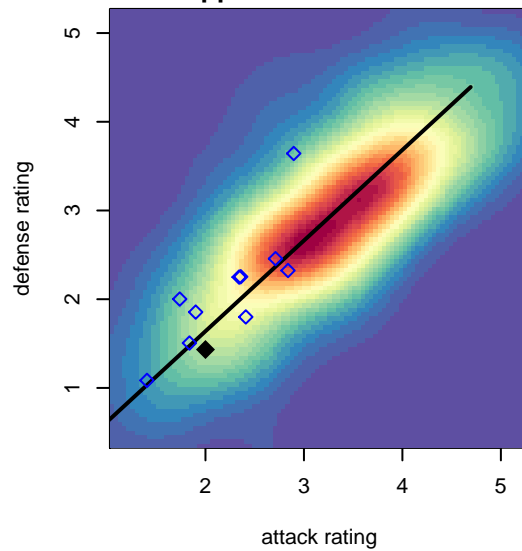

WS Barca B97

West Seattle SC
West Seattle, WA
B97 total strength=1295
attack=7.39 defense=4.19
notes= Gass 2014

alt names used:
WS Barca 97 – Gass
WS Barca

Venues played:
2014 Xtreme Cup BU17
2014 Cranberry Cup U16-17
2014 Founders Cup B97

**attack and defense variance (black dot)
relative to other teams
and top 10 in region**

**attack and defense rating
relative to others at age
and all opponents in last 13 months**

**attack and defense rating
relative to others at age
and all opponents in last 13 months**

Performance relative to 13 month average

Performance relative to 13 month average

Distribution of opponents
 Red = Lose zone, Blue = Win zone, Green = Even
 Black line separates win/lose zones

lot. A=Neither has attack advantage, B=Opponent has both attack and defense advantage, C=Opponent has both attack and defense disadvantage, D=Both have